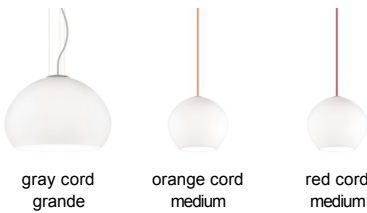

### DESCRIPTION

The Cleo Pendant from Tech Lighting is best described as modern simplicity with its large white hand-blown orb and boldly colored cloth cord. Customizing the Cleo pendant is simple with your choice of 3 colorful cloth cords and 4 modern finishes. The Cleo is available in 2 distinct sizes, the Grande Cleo scales 14" and the Medium Cleo scales at 8.5". Cleo Grande is ideal for dining room lighting, family room lighting and home office lighting spaces. The medium scale Cleo pendant can be applied as kitchen island lighting or bath lighting flanking a vanity. Available lamping options include energy efficient and fully dimmable LED or no-lamp, leaving you the option to light this fixture with your preferred lamping. Cleo Grande rated for (1) 150 watt max. medium base E26 lamp (Lamp Not Included). Grande LED includes 120 volt 12 watt, 900 delivered lumen, 3000K, medium base LED G40 lamp. Cleo Medium rated for (1) 75 watt max, E26 medium based lamp (Lamp Not Included). Medium LED included 120 volt 9.5 watt, 800 delivered lumens, 2700K, medium base LED A19 lamp. Dimmable with most LED compatible ELV and TRIAC dimmers. Grande ships with twelve feet of field-cuttable cloth cord. Medium ships with six feet of field-cuttable cloth cord to match finish selection.

### OTHER

Grande Available with Incandescent and LED830 option.  
Medium Available with Incandescent and LED927 option.

### WEIGHT

15-15lb / 6.8-6.8kg ±

white

gray cord  
grande

orange cord  
medium

red cord  
medium