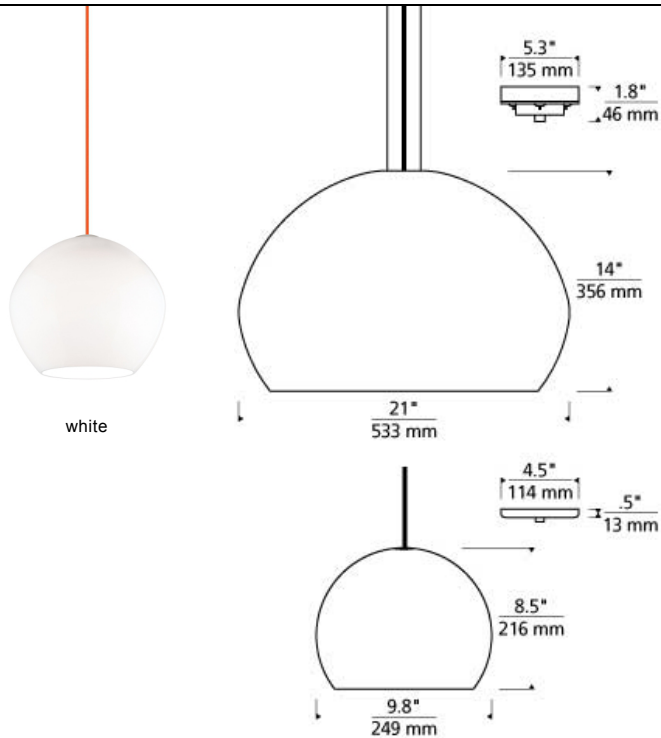

INSTALLATION

This product can mount to either a 4" square electrical box with round plaster ring or an octagon electrical box.

OTHER

Grande Available with Incandescent and LED830 option.
Medium Available with Incandescent and LED927 option.

WEIGHT

15-15lb / 6.8-6.8kg ±

white