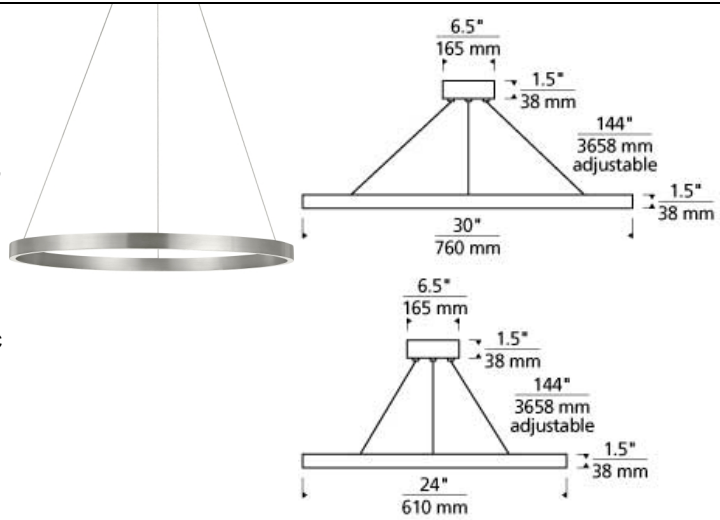

LINE - VOLTAGE PENDANTS / SUSPENSION

Fiama Suspension LED T20

DESCRIPTION

The Fiama chandelier by Tech Lighting is a transitional style chandelier but with an entirely modern twist. At its most unadorned form the Fiama is a slender metal ring that houses gently diffused upward and downward firing LEDs, providing functional light with an ultra-chic aesthetic. This modern work of art is available in two distinct sizes, 24" and 30" in diameter making it ideal for a wide range of lighting applications such as dining room lighting, foyer lighting and a host of commercial lighting applications. The Fiama pendant light ships with a fully dimmable integrated LED lamp. 24IN includes 80 watt, 3392 delivered lumen, 90 CRI 3000K LED module. 30IN includes 156 watt, 5830 delivered lumen, 3000K LED module. Dimmable with most LED compatible ELV, TRIAC and 0-10V dimmers. Fixture provided with twelve feet of field-cutttable cable to match finish selection.

INSTALLATION

This product can mount to either a 4" square electrical box with round plaster ring or an octagonal electrical box (not included).

WEIGHT

5-6lb / 2.27-2.72kg ±

24" black 24" satin nickel 24" white 30" black 30" satin nickel 30" white

ORDERING INFORMATION

700FIA	SHAPE OR SIZE	FINISH	LAMP
24	24" DIAMETER	B BLACK	-LED930 LED 90 CRI 3000K 120V-277V UNV
30	30" DIAMETER	S SATIN NICKEL	
		W WHITE	

Tech Lighting, L.L.C.

700FIA _____

FIXTURE TYPE: _____