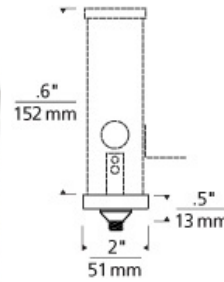

F R E E J A C K

FreeJack 2" Square Flush Canopy LED LED T20

DESCRIPTION

2" Square Flush Canopy LED accommodates both LED and Halogen fixtures with a Freejack connector. Electronic transformer (included) fits in junction box. One FreeJack port; for ceiling only.

INSTALLATION

Mounts to a 2" square, 6" deep junction box (included). Electronic transformer (included) fits in junction box. One FreeJack port; for ceiling only.

OTHER

For use with any 12 volt LED or Halogen FreeJack Pendant or head (50 watts max). Pendants and heads sold separately.

WEIGHT

1.4lb / 0.64kg ±