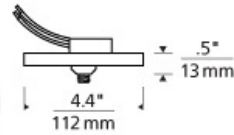

INSTALLATION

This product can mount to either a 4" square electrical box with round plaster ring or an octagonal electrical box (not included). Transformer (included) fits in junction box. For ceiling or wall. If wall mounting, head should be no longer than 6".

OTHER

For use with any 12 or 24 volt halogen FreeJack pendant or head (sold separately).

WEIGHT

0.8lb / 0.36kg ±

ORDERING INFORMATION

700FJ4SQ SHAPE OR SIZE	FINISH	VOLTAGE
4" SQUARE INTEGRAL TRANSFORMER	Z ANTIQUE BRONZE	120V IN/12V OUT
	B BLACK	024 120V IN/24V OUT
	C CHROME	277 277V IN/12V OUT
	S SATIN NICKEL	
	W WHITE	