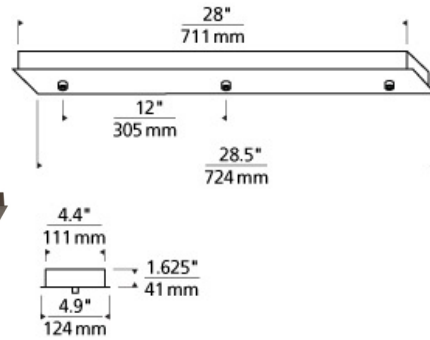

F R E E J A C K

FreeJack Linear Canopy 3-port LED LED

DESCRIPTION

Mounts to a standard 4" junction box with round plaster ring (provided by electrician). Electronic transformers inside a 28" by 4" housing. Three FreeJack ports; for ceiling only.

INSTALLATION

This product can mount to either a 4" square electrical box with round plaster ring or an octagonal electrical box (not included). For ceiling only. Transformers (included) fit in canopy.

WEIGHT

7.3lb / 3.31kg ±

freejack linear
canopy 3-port led

ORDERING INFORMATION

700FJL3 SHAPE OR SIZE	FINISH	VOLTAGE
RECTANGLE 3 PORT LINEAR INTEGRAL TRANSFORMER	Z ANTIQUE BRONZE	-LED 120V IN/12V OUT LED
	B BLACK	- 277V IN/12V OUT LED
	C CHROME	LED277
	S SATIN NICKEL	
	W WHITE	