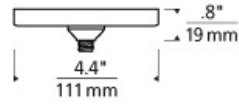

F R E E J A C K

FreeJack Port With Canopy

DESCRIPTION

4" round and 4" square canopies mounts to a standard 4" junction box with round plaster ring (provided by electrician). 2" square canopy mounts to our special 2" square, 3.5" deep junction box (included).

INSTALLATION

4" Round Canopy: mounts to either a 4" square electrical box with round plaster ring or an octagonal electrical box (not included). 4" Square Canopy: mounts to either a 4" square electrical box with round plaster ring or an octagonal electrical box (not included). 2" Square Canopy: mounts to Tech Lighting's special 2" square, 3.5" deep electrical box with mounting bar (included). For ceiling or wall. If wall mounting, head should be no longer than 6".

OTHER

For use with remote transformer and any FreeJack pendant or head (sold separately).

WEIGHT

0.6-0.9lb / 0.27-0.41kg ±

ORDERING INFORMATION

| 700FJFCP SHAPE OR SIZE | FINISH |
|------------------------|------------------|
| 2S 2" SQUARE | Z ANTIQUE BRONZE |
| 4R 4" ROUND | B BLACK |
| 4S 4" SQUARE | C CHROME |
| | S SATIN NICKEL |
| | W WHITE |