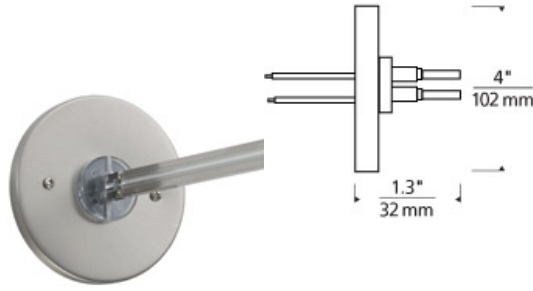

### DESCRIPTION

A direct-end power feed brings power from a remote transformer to the rail at the end of the run and mounts to a wall perpendicular to the run. The low-voltage leads from the remote transformer are connected to the canopy leads inside the junction box.

### INSTALLATION

This product can mount to either a 4" square electrical box with round plaster ring or an octagon electrical box (not included).

### ORDERING INFORMATION

**700MOP4CD** SHAPE OR SIZE

4" ROUND DIRECT END POWER FEED

FINISH

**Z** ANTIQUE BRONZE

**C** CHROME

**S** SATIN NICKEL

**TECH LIGHTING®**