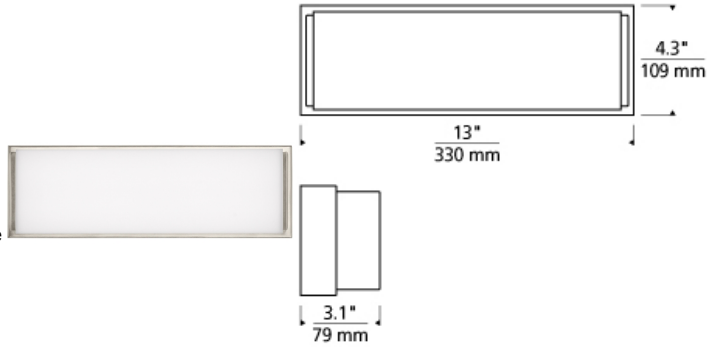

### DESCRIPTION

The sleek Sage LED bath light is purpose-built to provide a beautifully diffused wash of LED illumination perfect for vanity light applications. Pairing its ultra-slim, full-length backplate with its uninterrupted linear diffuser creates a sophisticated, clean, modern aesthetic. High quality, smoothly diffused LED lamping options available in all three scalable sizes let you match the performance of the Sage bath light to your personal preferences. In addition to each Sage bath light fixture being able to be mounted horizontally above a mirror, they also can be mounted vertically flanking a mirror or as a wall sconce light and are fully dimmable for creating the desired ambiance. Includes 25 watt, 1334 delivered lumen, 2700K or 3000K LED module. Mounts horizontally or vertically. ADA compliant. Dimmable with low-voltage electronic dimmer.

### INSTALLATION

This product can mount to either a 4" square electrical box with round plaster ring or an octagonal electrical box (not included).

### ORDERING INFORMATION

700BCSAGW	LENGTH (A)	FINISH	LAMP
13	13"	C CHROME S SATIN NICKEL	-LED927 LED 90 CRI 2700K 120V -LED927-277 LED 90 CRI 2700K 277V -LED930 LED 90 CRI 300K 120V -LED930-277 LED 90 CRI 300K 277V